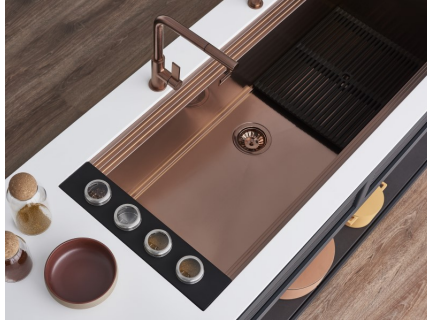

Black Grid

Accessories

Code: 8100 600

DETAILS

Material Foster Black Composit

Sink accessories Grid

Dimensions 39,2x44,8 cm
15 ⁷/₁₆"x17 ⁴/₁₆"

TECHNICAL DATA

OPTIONAL ACCESSORIES

**FINALMENTE, THE TOP OUTDOOR
EXPERIENCE**

HappyHour