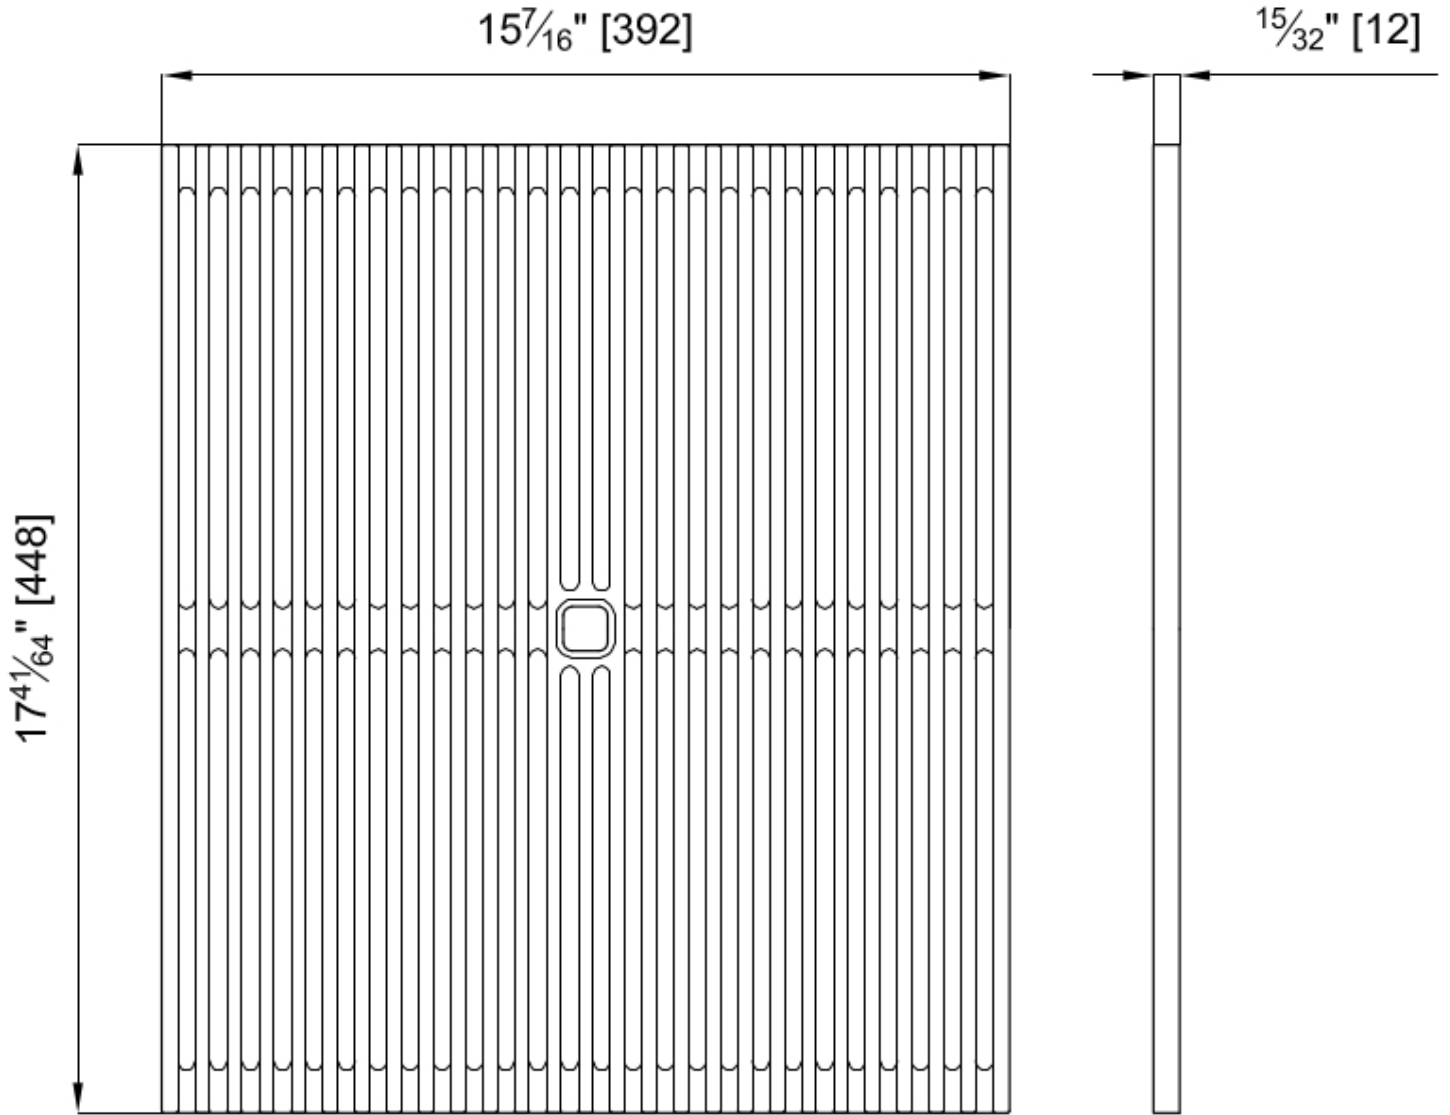

Black Grid

Accessories

Code: 8100 600

DETAILS

Material Foster Black Composit

Sink accessories Grid

Dimensions 39,2x44,8 cm
15 ⁷/₁₆"x17 ⁴/₁₆"

TECHNICAL DATA